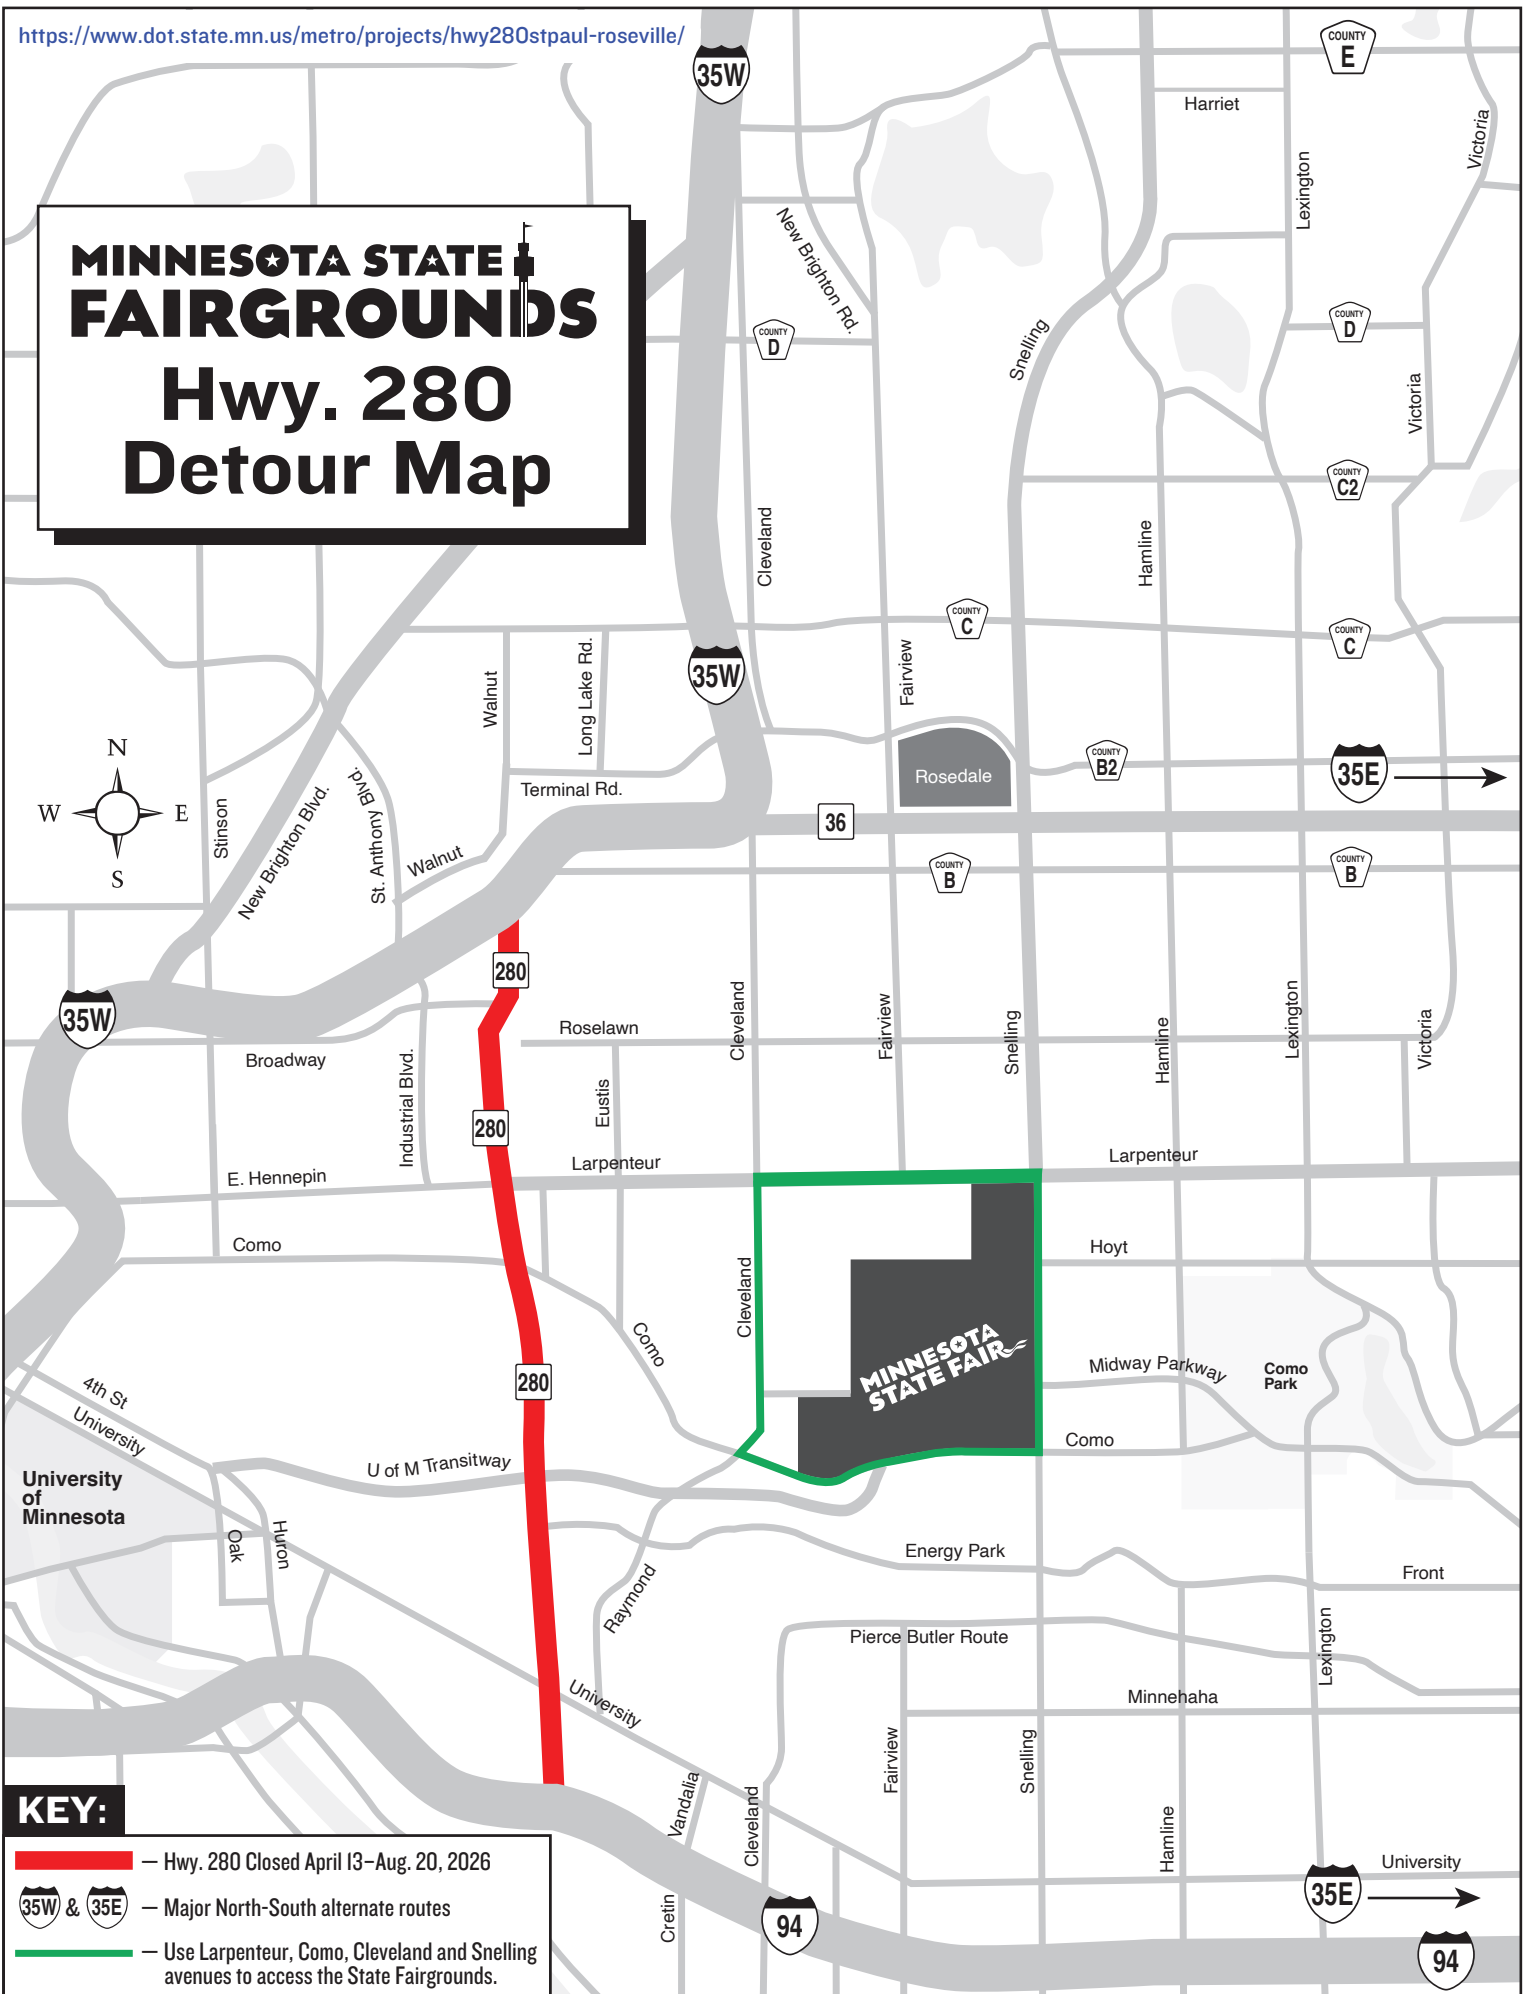

# MINNESOTA STATE FAIRGROUNDS

## Hwy. 280 Detour Map

### KEY:

 — Hwy. 280 Closed April 13–Aug. 20, 2026

 — Major North-South alternate routes

 — Use Larpenteur, Como, Cleveland and Snelling avenues to access the State Fairgrounds.