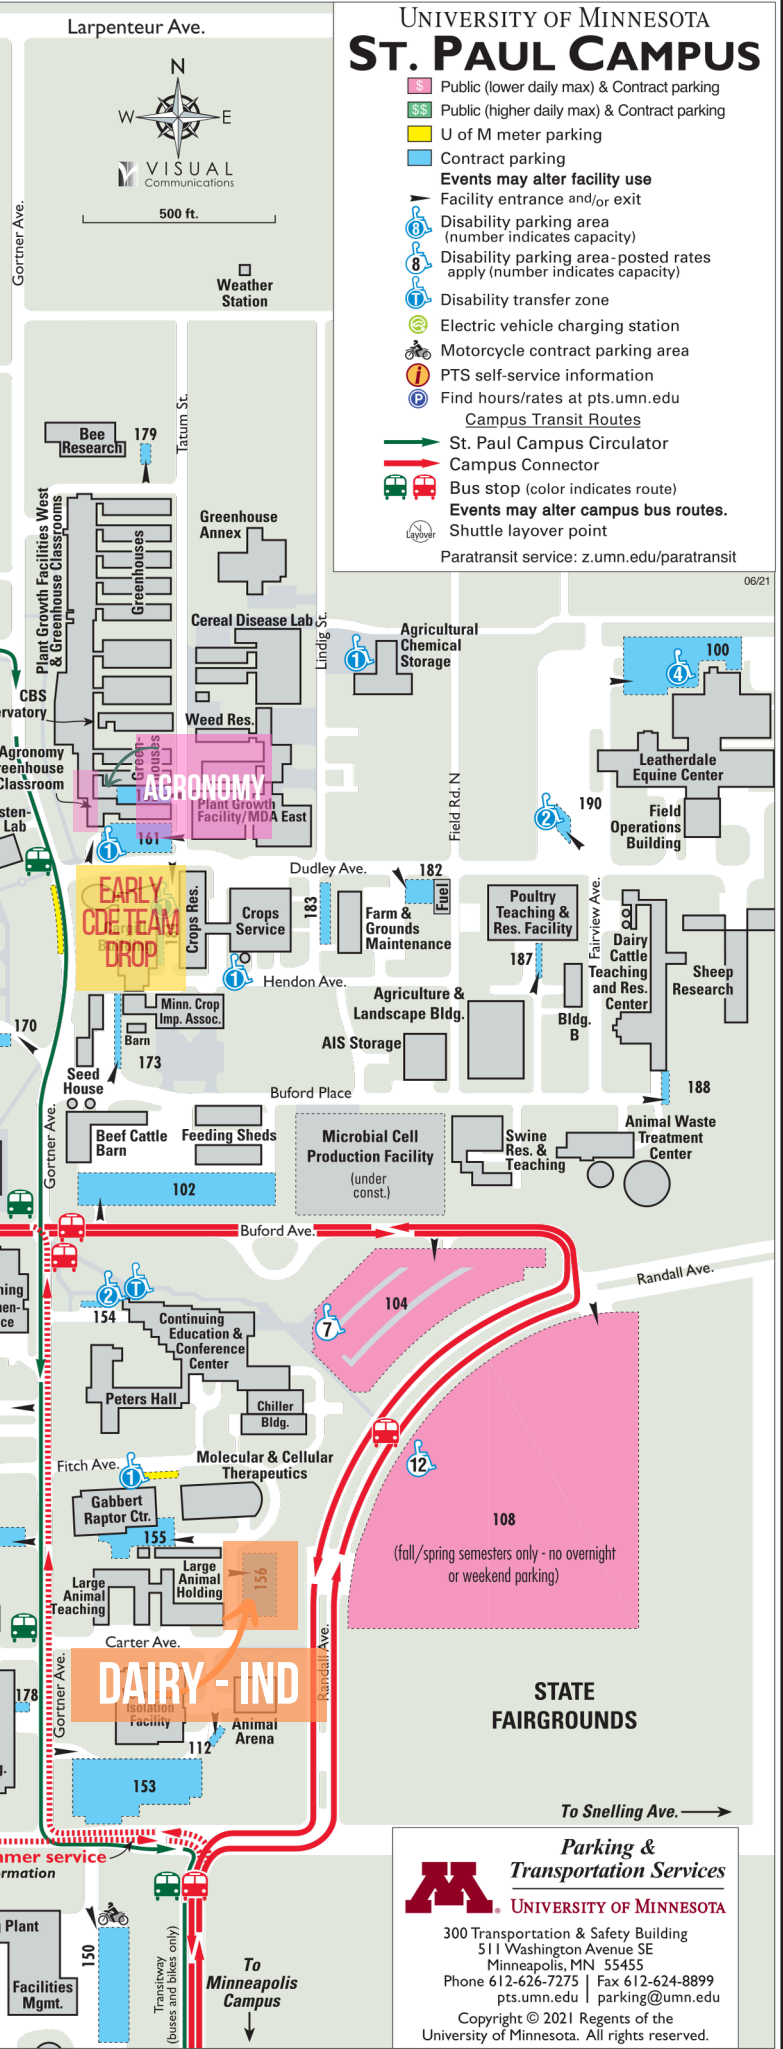

To Golf Course
To Robbie Stadium

FISH AND WILDLIFE

Rec. Sports Soccer Fields

Tennis Courts

St. Paul Gym

Chiller Plant

Rec. Sports Softball Field

Market Plan

FOOD SCIENCE

Commonwealth Terrace Cooperative

Knapp St.

NOTE: The St. Paul Campus Circulator has stops on Raymond Ave. at Como Ave. and on Como Ave. at Raleigh St.

Monday–Friday (Fall/Spring/Finals)																			
7	8	9	10	11	12	1	2	3	4	5	6	7	8	9	10	11	12	1	2
Campus Connector – 121 7:30 → Every 5 min → 6:30 → Every 15 min → 10 → 12:15 (Mon–Wed) ← 10 min ←																			
Saturday–Sunday (Fall/Spring/Finals)																			
Campus Connector – 121 8:20 → Every 20 min → Saturday → Sunday → 12:15																			
Interession/Breaks/Summer Session																			
7	8	9	10	11	12	1	2	3	4	5	6	7	8	9	10				
Campus Connector – 121 Every 15 min (Monday–Friday) → Interession/Breaks → Summer 9:30																			

Find real-time bus tracking at z.umn.edu/gophertrip

Monday–Friday (Fall/Spring/Summer Session/Finals)													
7	8	9	10	11	12	1	2	3	4	5	6		
St. Paul Circulator – 124 Every 20 min (No service on weekends, holidays, breaks, or interession)													