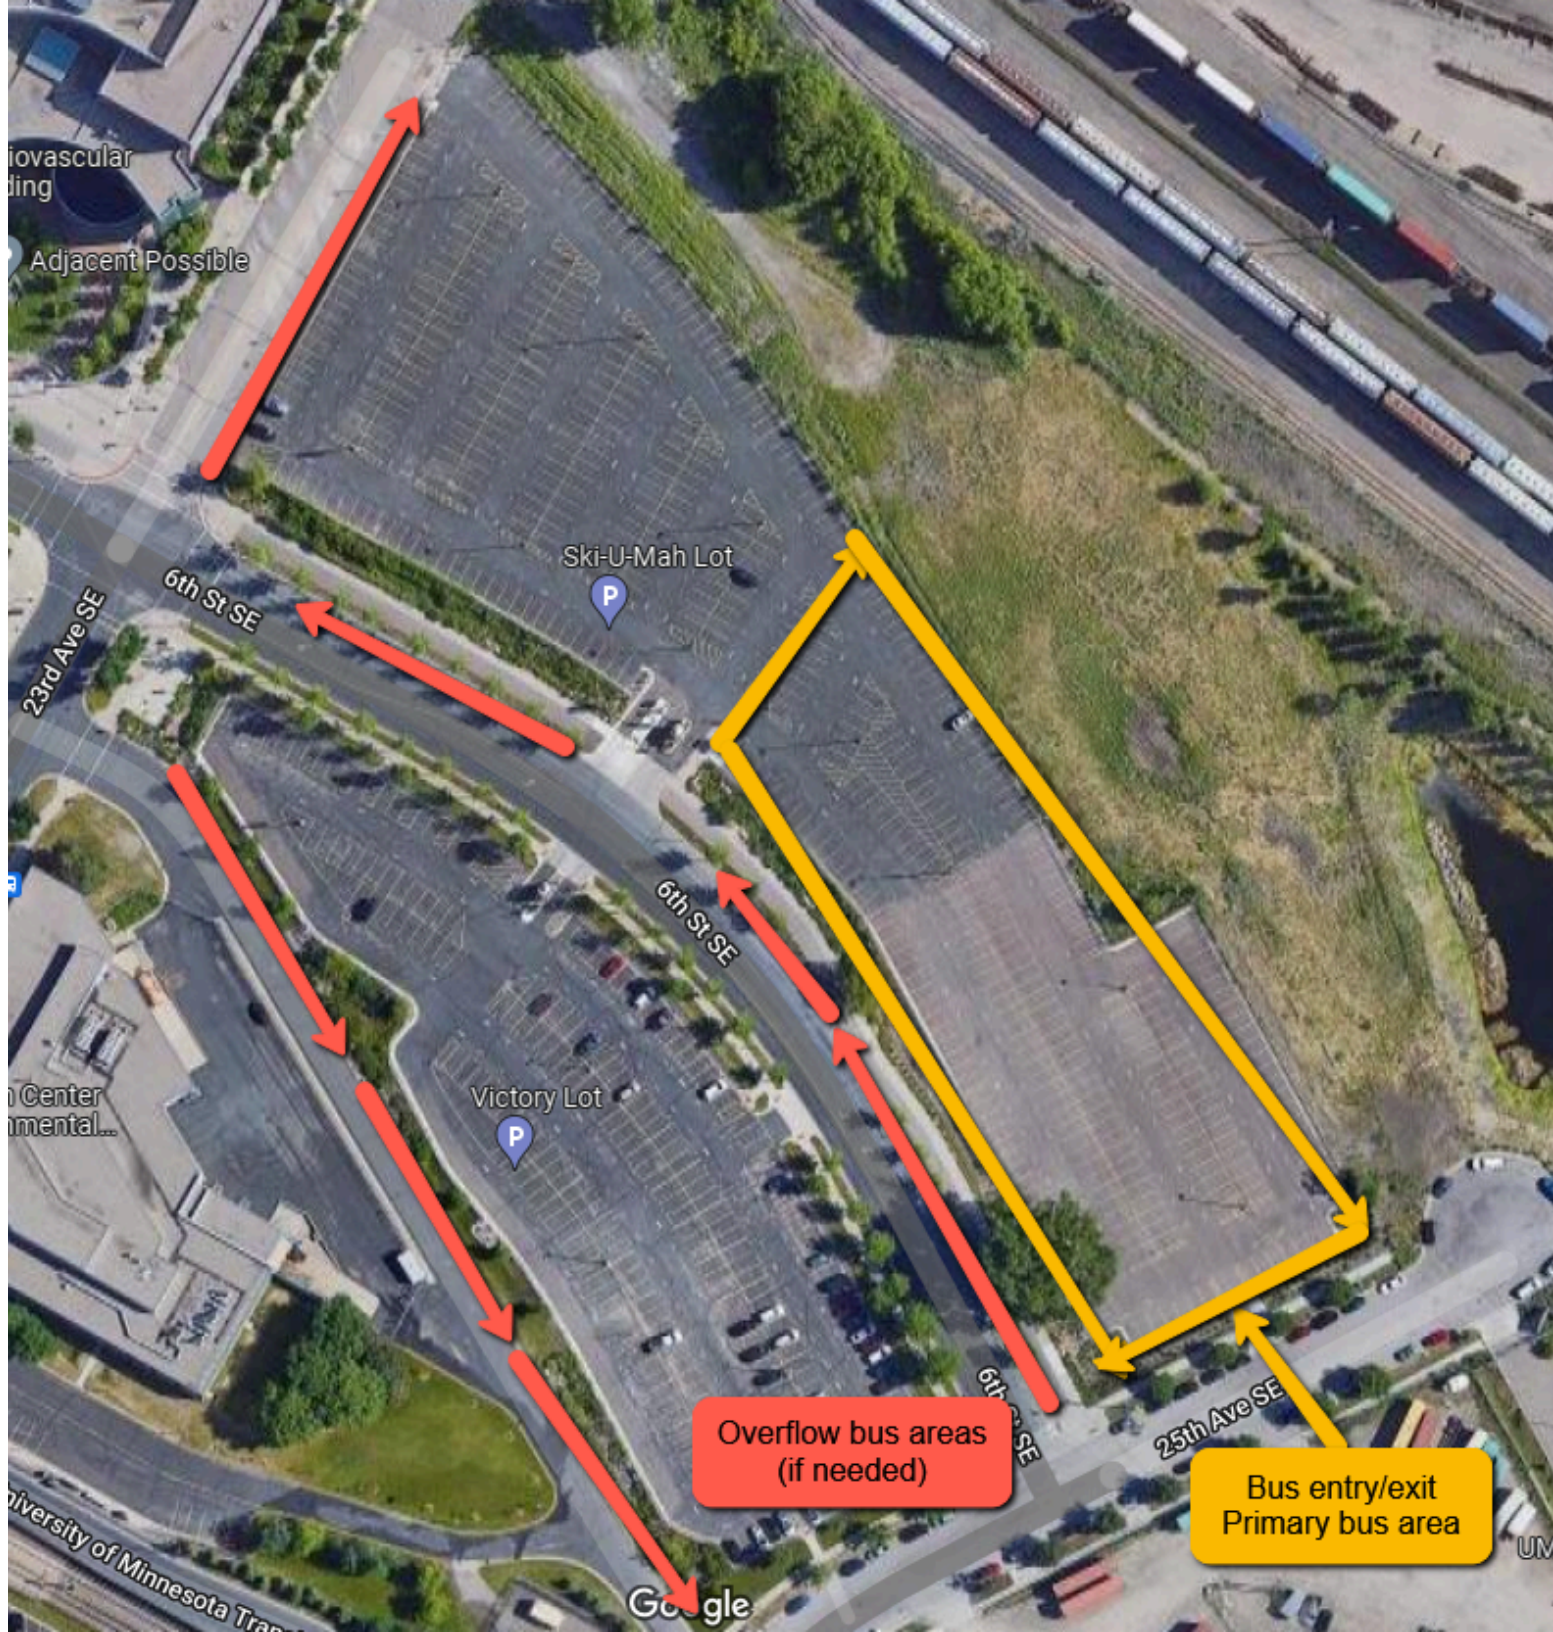

Restaurants

Hotels

Things to do

Transit

Parking

Pharmacies

ATMs

3M Arena at Mariucci

Maroon Lot

Cancer & Cardiovascular Research Building

Williams Arena

Gold Lot

Ski-U-Mah Lot

Huntington Bank Stadium

Victory Lot

URW Sports Field Complex (Dome)

Layers

University of Minnesota

Raising Cane Chicken Finge

Google Maps

Tea House Chinese Restaurant

iovascular
ding
Adjacent Possible

Ski-U-Mah Lot

23rd Ave SE

6th St SE

6th St SE

Victory Lot

Center
mental...

6th St SE

25th Ave SE

Overflow bus areas
(if needed)

Bus entry/exit
Primary bus area